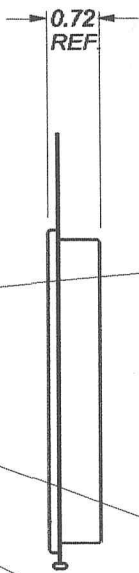

PLASTIC CASE
QUANTITY = 1 PER PACKAGE

WORM DRIVE ASSEMBLY WITH SCREW
QUANTITY = 6 PER PACKAGE

PRESLOTTED BAND STOCK - 10 FOOT COIL
QUANTITY = 1 PER PACKAGE

WORM DRIVE BAND FLAT
QUANTITY = 6 PER PACKAGE

SHORT BAND SPLICE
QUANTITY = 6 PER PACKAGE

INSTRUCTION CARD
QUANTITY = 1 PER PACKAGE

MURRAY MURRAY CORP.
HUNT VALLEY, MD.

TITLE: CREATE-A-CLAMP
HF SERIES, 10 FOOT

DRAWN BY: RFF REV.

DATE: 01/31/2011 P/N: HFCC10

REVISION